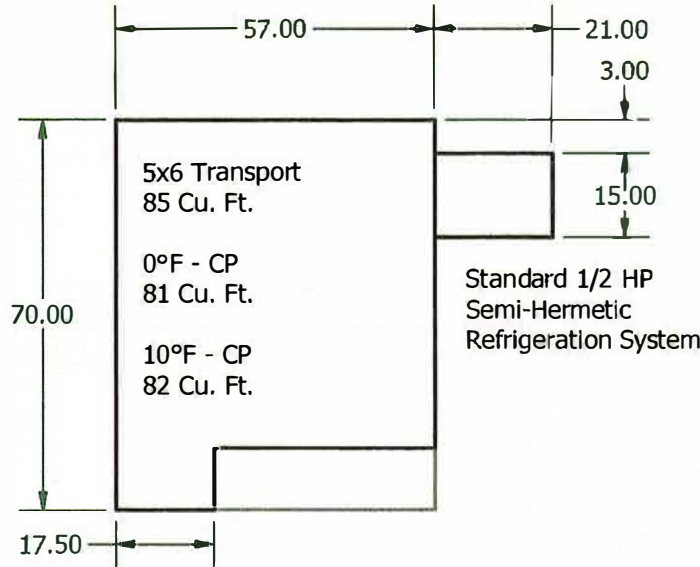

Transport Specifications Truck Body

	PART #	0004239	Rev.
	MODEL:	5x6 Truck Body	
DRN BY:	K. Bergantinos		PART DESCRIPTION:
DATE:	2/19/18		Dimensional
MATERIAL:	CUTSIZE:	SCALE:	QTY:
		None	

Double Door: 48" x 61"
Clear Door Opening: 46" x 60"

Top View

Interior Dimensions
46" x 50" x 64"

Doors Open:
Interior Light: ON
Fans: OFF
Doors Closed:
Interior Light: OFF
Fans: ON

Cold Plate (CP)		
Qty.	Cutsizes	Temp.
2	36" x 42" x 2 5/8"	0°F
2	30" x 36" x 2 5/8"	10°F