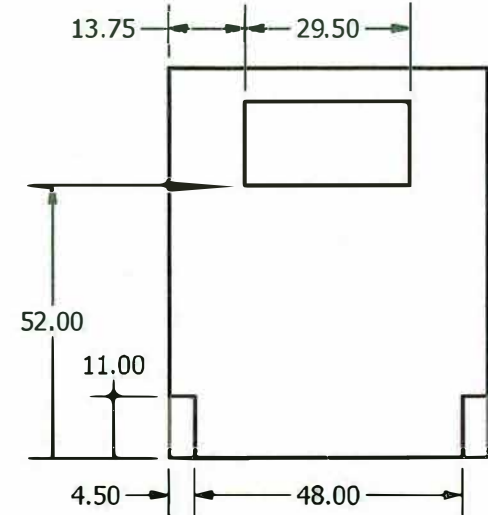

Transport Specifications Truck Body

	PART #	0004239	Rev.
	MODEL:	5x6 Truck Body	
DRN BY:	K. Bergantinos		PART DESCRIPTION:
DATE:	2/19/18		Dimensional
MATERIAL:	CUTSIZE:	SCALE:	QTY:
		None	

Double Door: 48" x 61"
Clear Door Opening: 46" x 60"

Top View

Interior Dimensions
46" x 50" x 64"

Doors Open:
Interior Light: ON
Fans: OFF
Doors Closed:
Interior Light: OFF
Fans: ON

Cold Plate (CP)		
Qty.	Cutsizes	Temp.
2	36" x 42" x 2 5/8"	0°F
2	30" x 36" x 2 5/8"	10°F