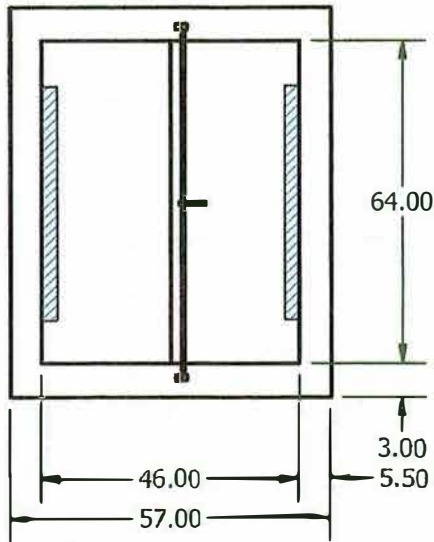

Transport Specifications Truck Body

	PART #	0004239	Rev.
	MODEL:	5x6 Truck Body	
DRN BY:	K. Bergantinos		PART DESCRIPTION:
DATE:	2/19/18		Dimensional
MATERIAL:	CUTSIZE:	SCALE:	QTY:
		None	

Double Door: 48" x 61"
Clear Door Opening: 46" x 60"

Top View

Interior Dimensions
46" x 50" x 64"

Doors Open:
Interior Light: ON
Fans: OFF
Doors Closed:
Interior Light: OFF
Fans: ON

Cold Plate (CP)		
Qty.	Cutsizes	Temp.
2	36" x 42" x 2 5/8"	0°F
2	30" x 36" x 2 5/8"	10°F