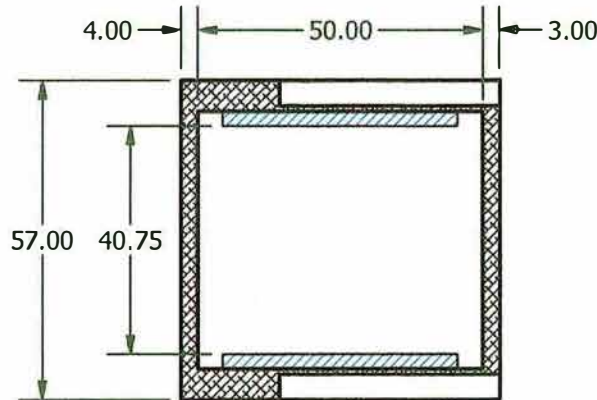

Transport Specifications Truck Body

	PART #	0004239	Rev.
	MODEL:	5x6 Truck Body	
DRN BY:	K. Bergantinos		PART DESCRIPTION:
DATE:	2/19/18		Dimensional
MATERIAL:	CUTSIZE:	SCALE:	QTY:
		None	

Double Door: 48" x 61"
Clear Door Opening: 46" x 60"

Top View

Interior Dimensions
46" x 50" x 64"

Doors Open:
Interior Light: ON
Fans: OFF
Doors Closed:
Interior Light: OFF
Fans: ON

Cold Plate (CP)		
Qty.	Cutsizes	Temp.
2	36" x 42" x 2 5/8"	0°F
2	30" x 36" x 2 5/8"	10°F